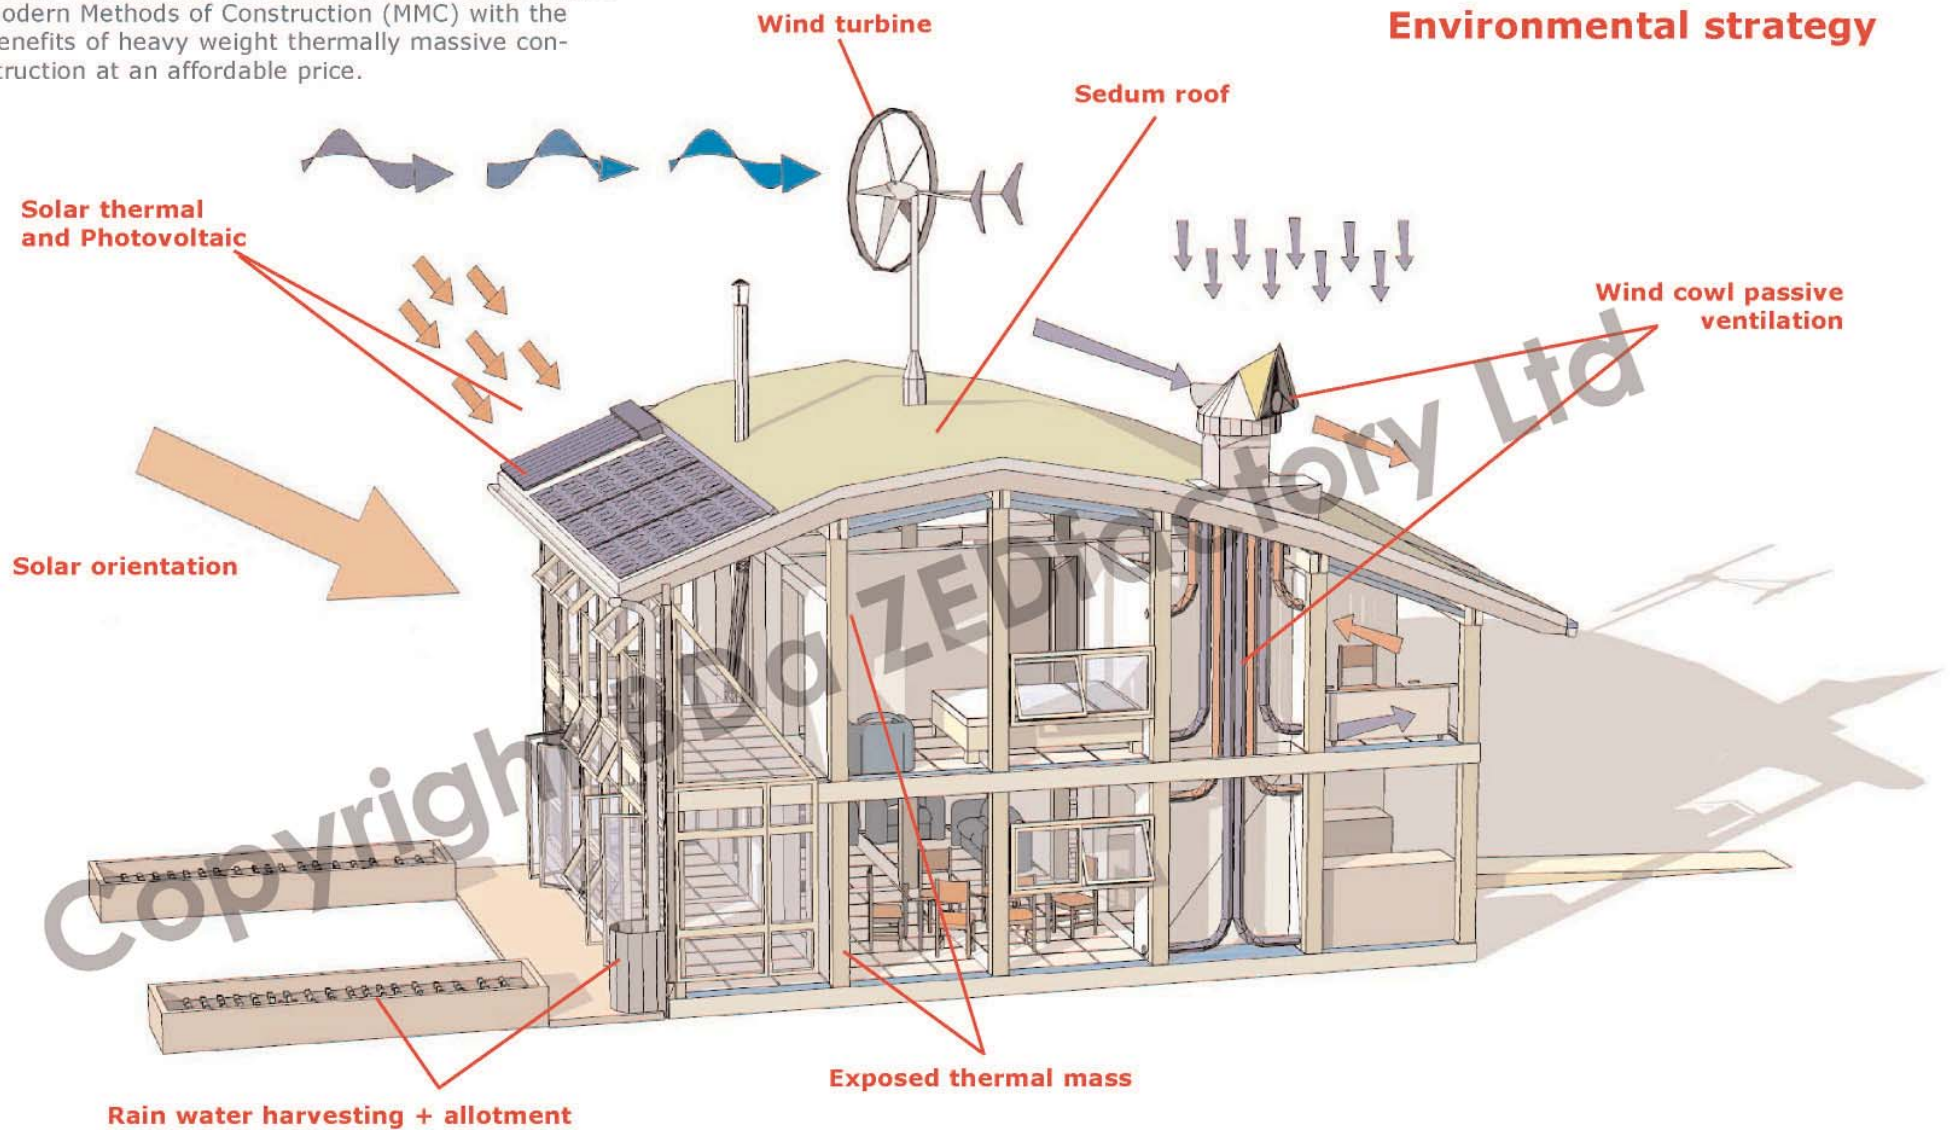

RuralZED Brochure

RuralZED is a new innovative housing system which brings together the speed and quality of lightweight Modern Methods of Construction (MMC) with the benefits of heavy weight thermally massive construction at an affordable price.

Environmental strategy

North / South House

Wherever possible ZEDfactory recommend South facing homes.

North / South RuralZED view from South East

North / South RuralZED East elevation

North / South RuralZED North elevation

North / South RuralZED South elevation

East / West House

When urban design and street orientation preclude South facing units these East / West designs can work well. Most developments are a mixture of both